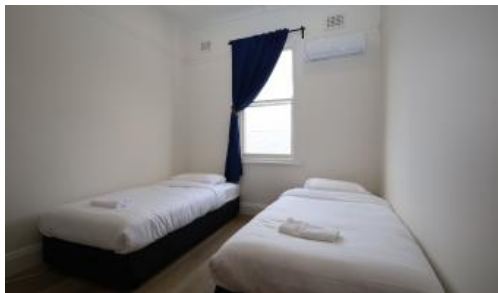

345 Parramatta Rd, Leichhardt

Studio Leichhardt

Entry at Balmain Rd.

Standard Room \$330 per week, Large room \$400 per week.

This studio in the centre of Leichhardt, bus stop and shops

These premium studios offer you:

- Utilities bills and wifi include
- free monthly cleaning service for the common area
- Share kitchen, and 2 bathrooms
- share laundry
- Security password access
- Air-conditioning
- Easy walk to schools, shops, local buses
- one mins walk to the restaurants.