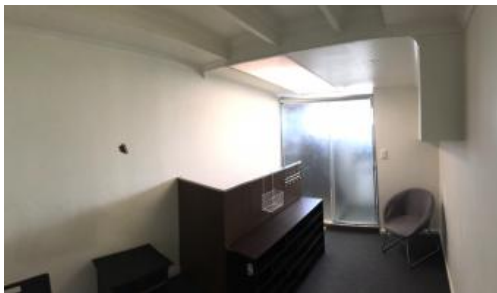

Room 2, 628 King Street, Erskineville

Absolute Premier Location Studio Apartment

Modern Interiors, includes Water/Electric Usage covered. Within easy walk to Newtown and St Peters Station, a host of bars, restaurants and trendy shops and just minutes walk to Sydney Park.