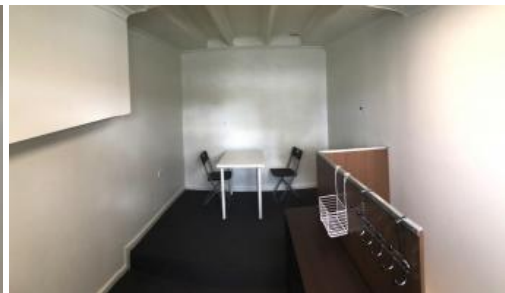

Room 2, 628 King Street, Erskineville

Absolute Premier Location Studio Apartment

Modern Interiors, includes Water/Electric Usage covered. Within easy walk to Newtown and St Peters Station, a host of bars, restaurants and trendy shops and just minutes walk to Sydney Park.